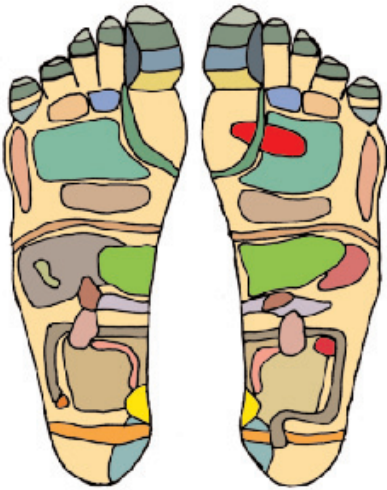

Footprints Reflexology

90 High Street, Westerly, RI ~ 401-742-3625 ~ www.footprints-refelxology.com

15%
OFF

15% Off a reflexology or ear candling session

Excluding all other sale items; cannot be combined with other offers.